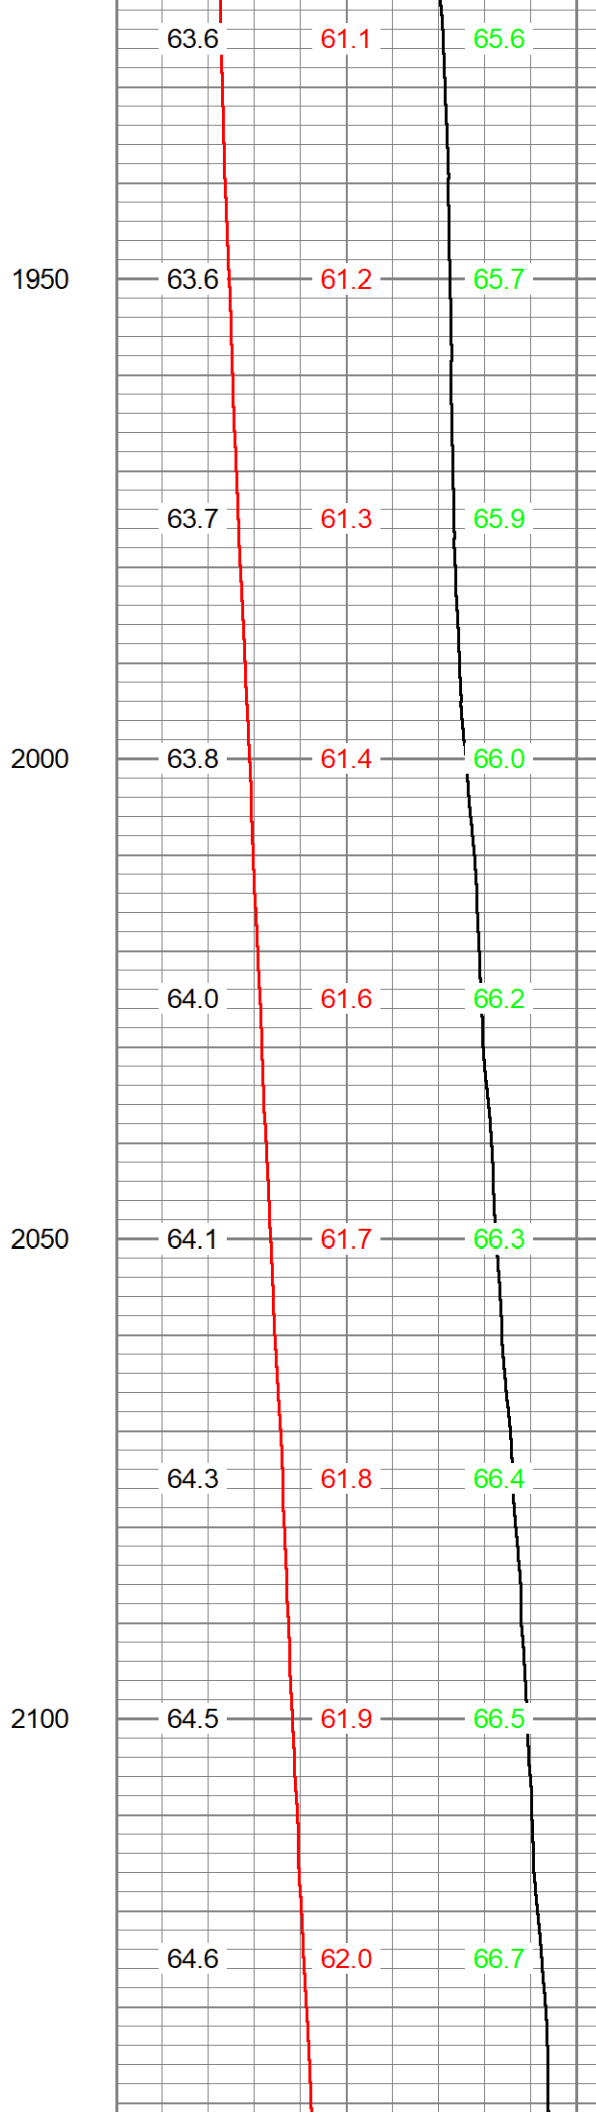

# COMBINED TEMP

2020/2019/2018

Database File republic 1-12\egt112rat20.db  
 Dataset Pathname COMBINED  
 Presentation Format temp  
 Dataset Creation Tue Sep 29 20:53:59 2020  
 Charted by Depth in Feet scaled 1:240

56.6

60.4

1100

57.5

56.7

60.6

57.7

56.8

1200

58.1

57.1

61.1

58.2

57.2

61.3

1250

58.5

57.4

61.4

2150

64.8

62.2

66.9

64.9