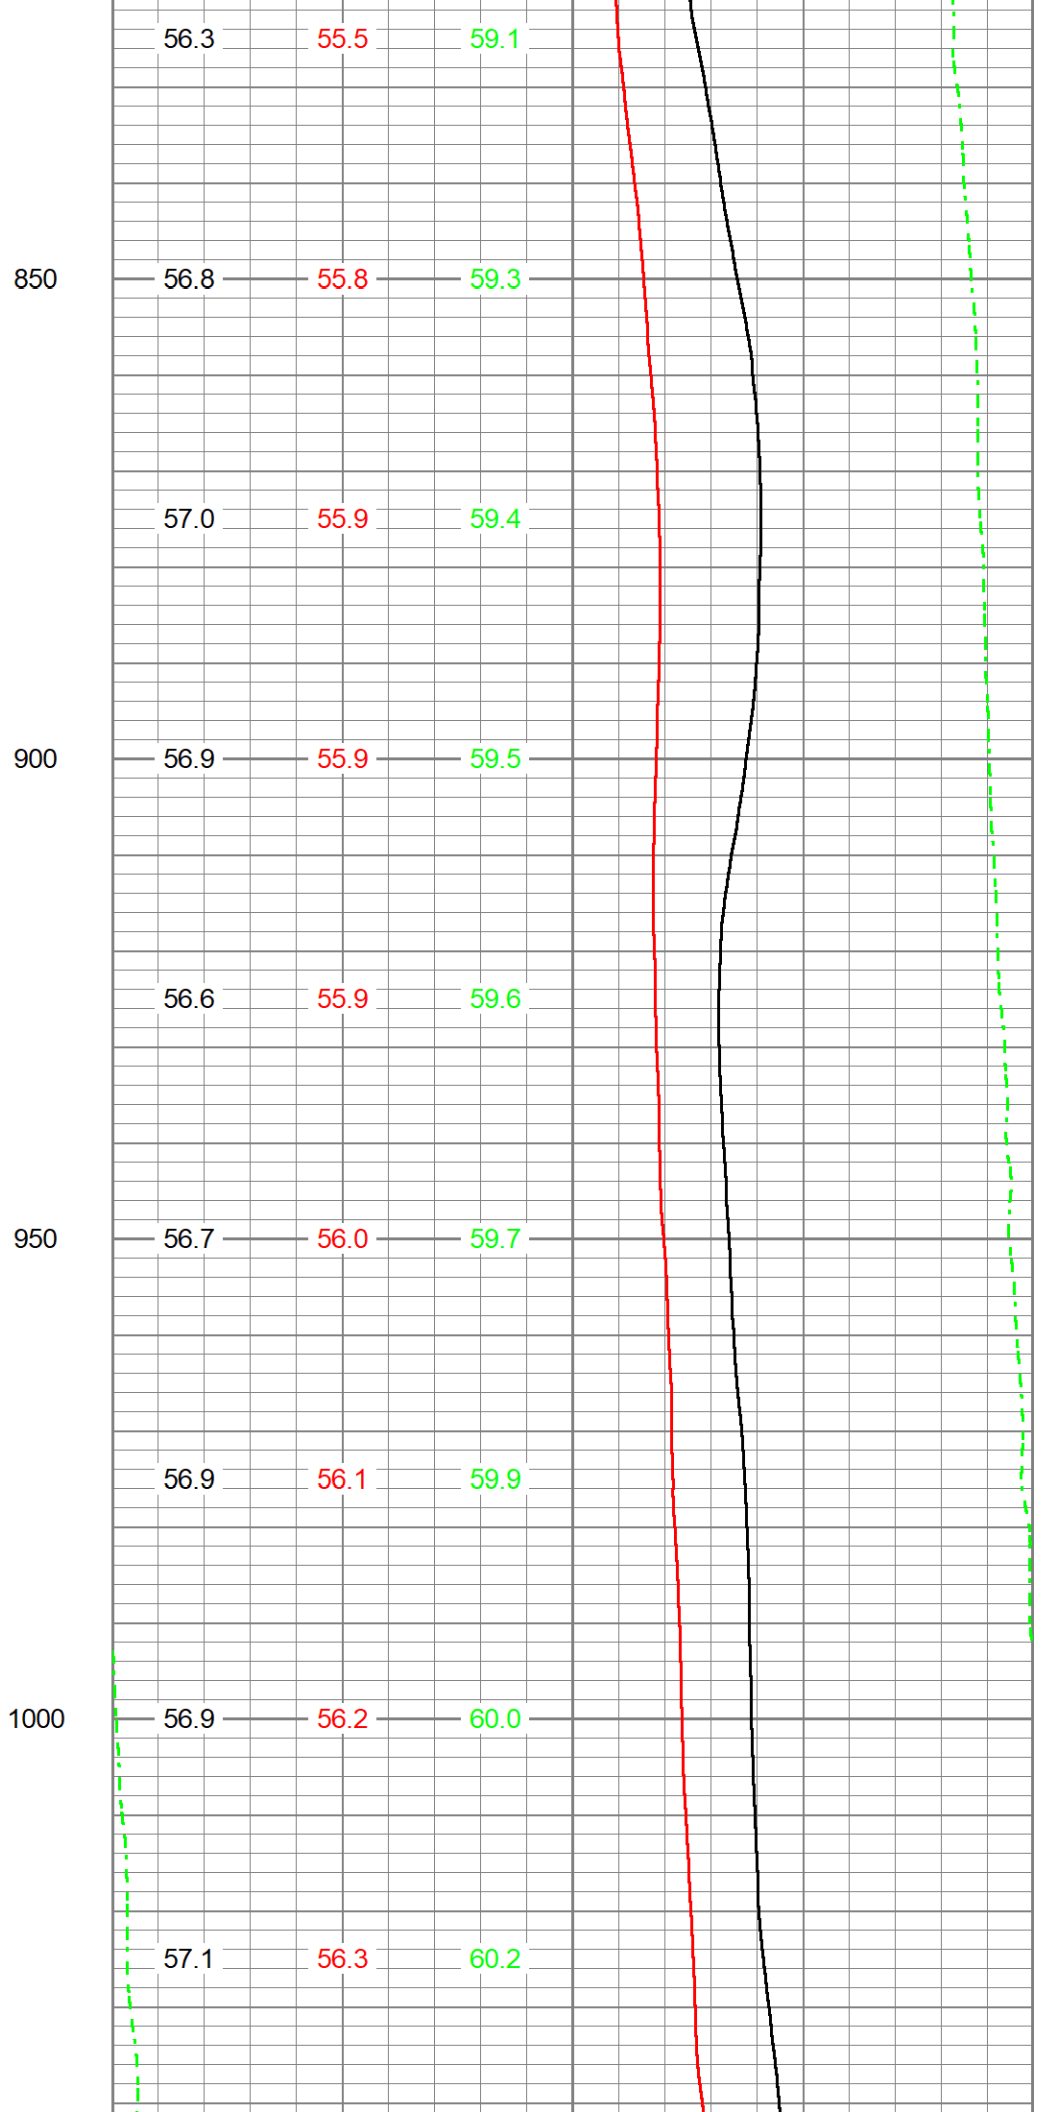

# COMBINED TEMP

2020/2019/2018

Database File republic 1-12\egt112rat20.db  
 Dataset Pathname COMBINED  
 Presentation Format temp  
 Dataset Creation Tue Sep 29 20:53:59 2020  
 Charted by Depth in Feet scaled 1:240

0	GR (GAPI)	150
150	GR (GAPI)	300
300	GR (GAPI)	450
9	CCL	-1

0	2020 TEMP (degF)		10
0	2018 TEMP (degF)		10
0	2019 TEMP (degF)		10
2020 TEMP (degF)	2018 TEMP (degF)	2019 TEMP (degF)	

1050

57.3

56.5

60.3

57.5

56.6

60.4

1100

57.5

56.7

60.6

57.7

56.8

1200

58.1

57.1

61.1

58.2

57.2

61.3

1250