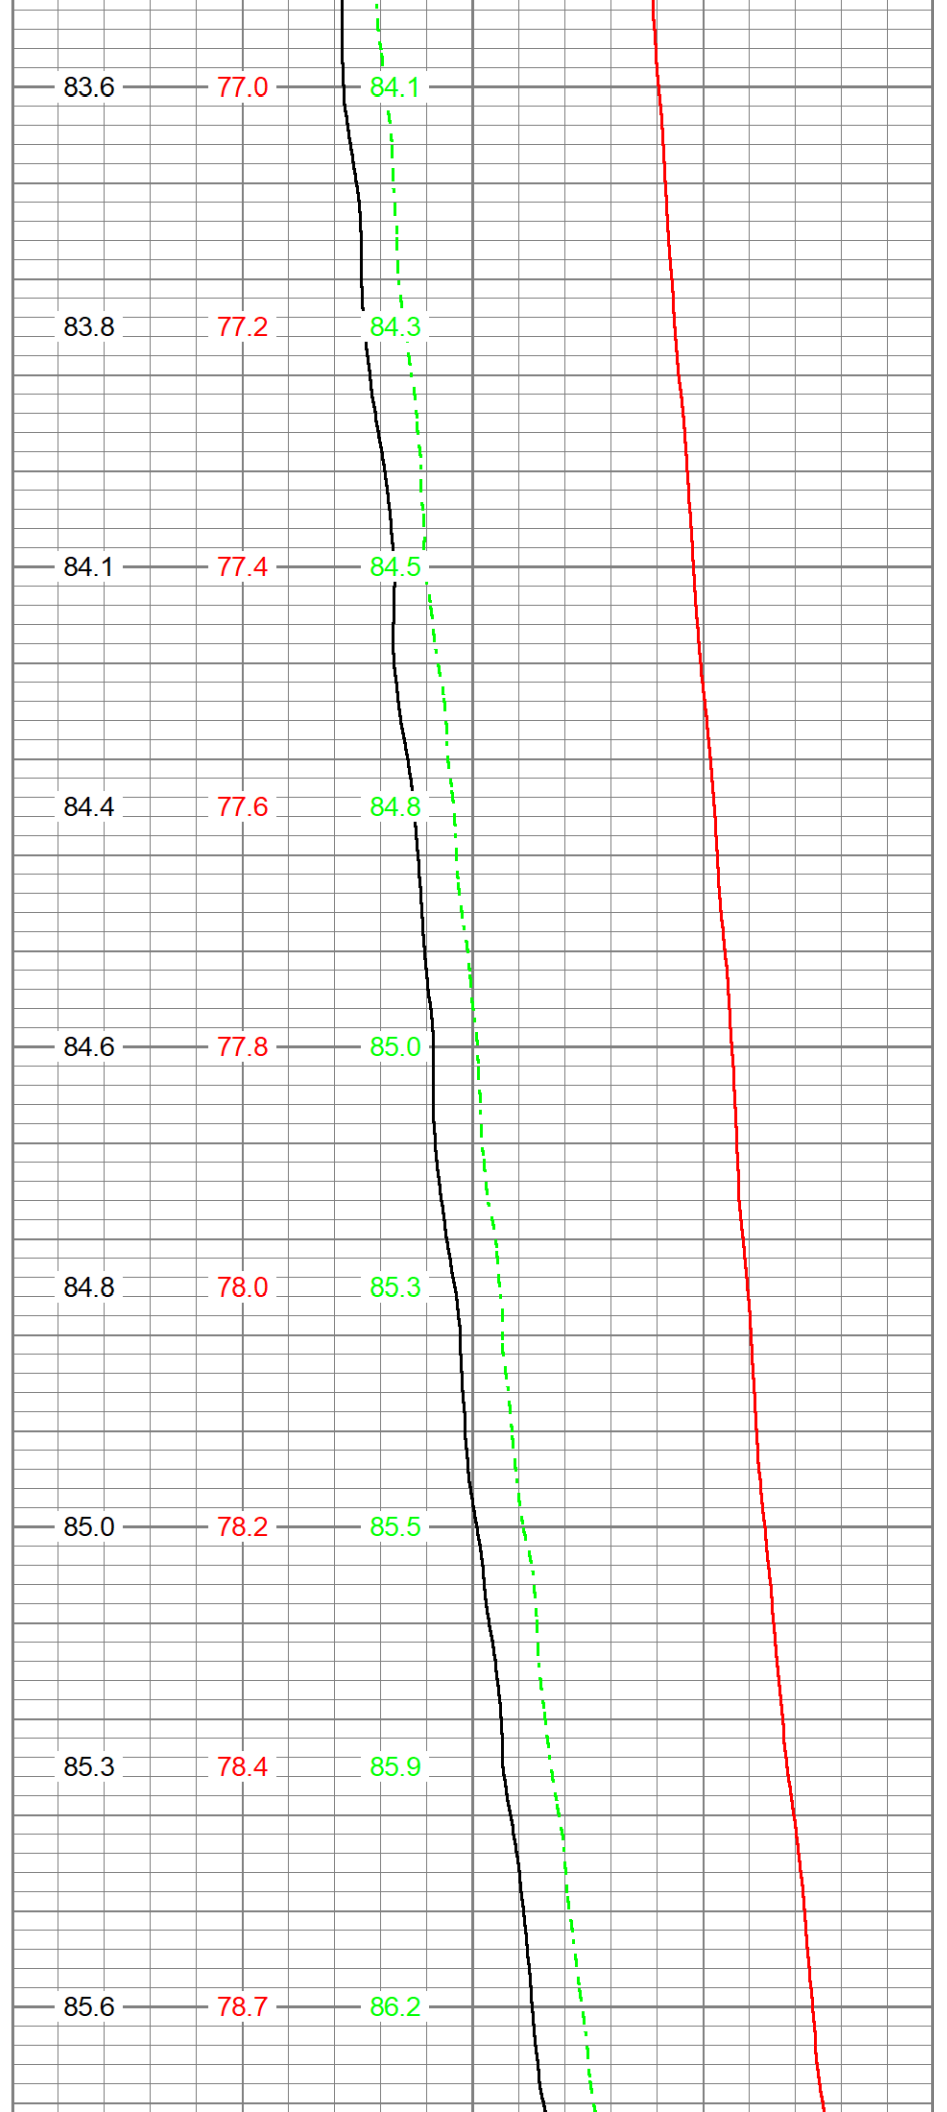

# COMBINED TEMP

2020/2019/2018

Database File republic 1-12\egt112rat20.db  
 Dataset Pathname COMBINED  
 Presentation Format temp  
 Dataset Creation Tue Sep 29 20:53:59 2020  
 Charted by Depth in Feet scaled 1:240

56.6

60.4

1100

57.5

56.7

60.6

57.7

56.8

58.5

57.4

61.4

2150

64.8

62.2

66.9

64.9

85.3

78.4

85.9

3450

85.6

78.7

86.2

4600