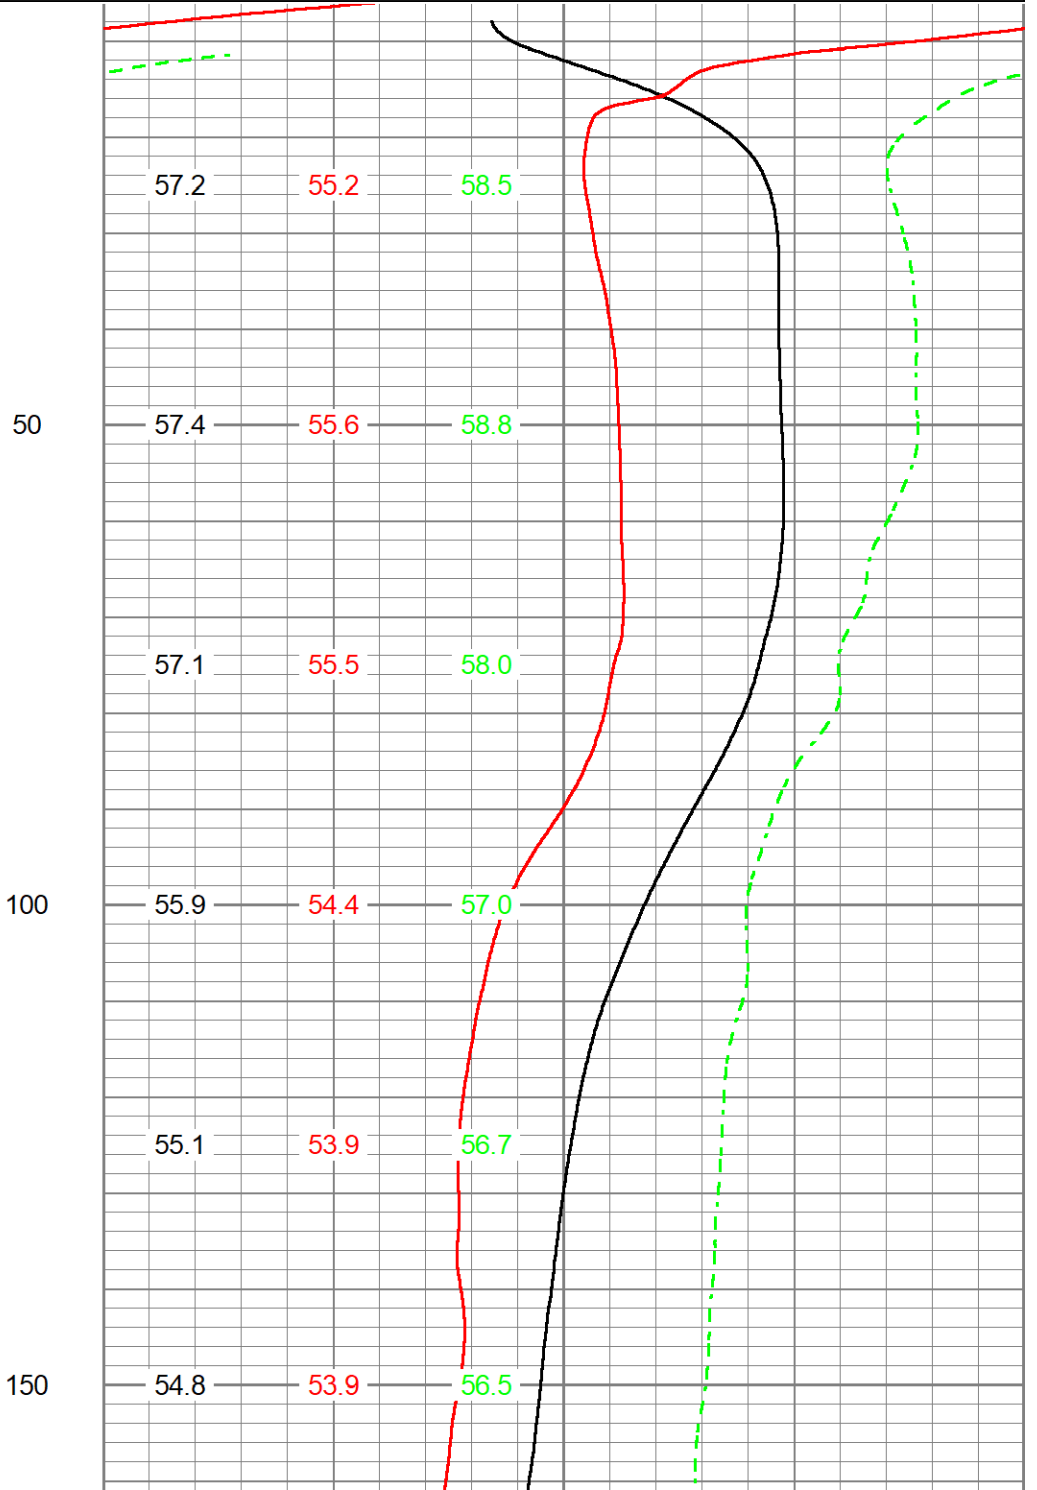

# COMBINED TEMP

2020/2019/2018

Database File republic 1-12\egt112rat20.db  
 Dataset Pathname COMBINED  
 Presentation Format temp  
 Dataset Creation Tue Sep 29 20:53:59 2020  
 Charted by Depth in Feet scaled 1:240

0	GR (GAPI)	150
150	GR (GAPI)	300
300	GR (GAPI)	450
9	CCL	-1

0	2020 TEMP (degF)		10
0	2018 TEMP (degF)		10
0	2019 TEMP (degF)		10
2020 TEMP (degF)	2018 TEMP (degF)	2019 TEMP (degF)	

1050

57.3

56.5

60.3

57.5

56.6

60.4

1100

57.5

56.7

60.6

57.7

56.8

1200

58.1

57.1

61.1

58.2

57.2

61.3

1250