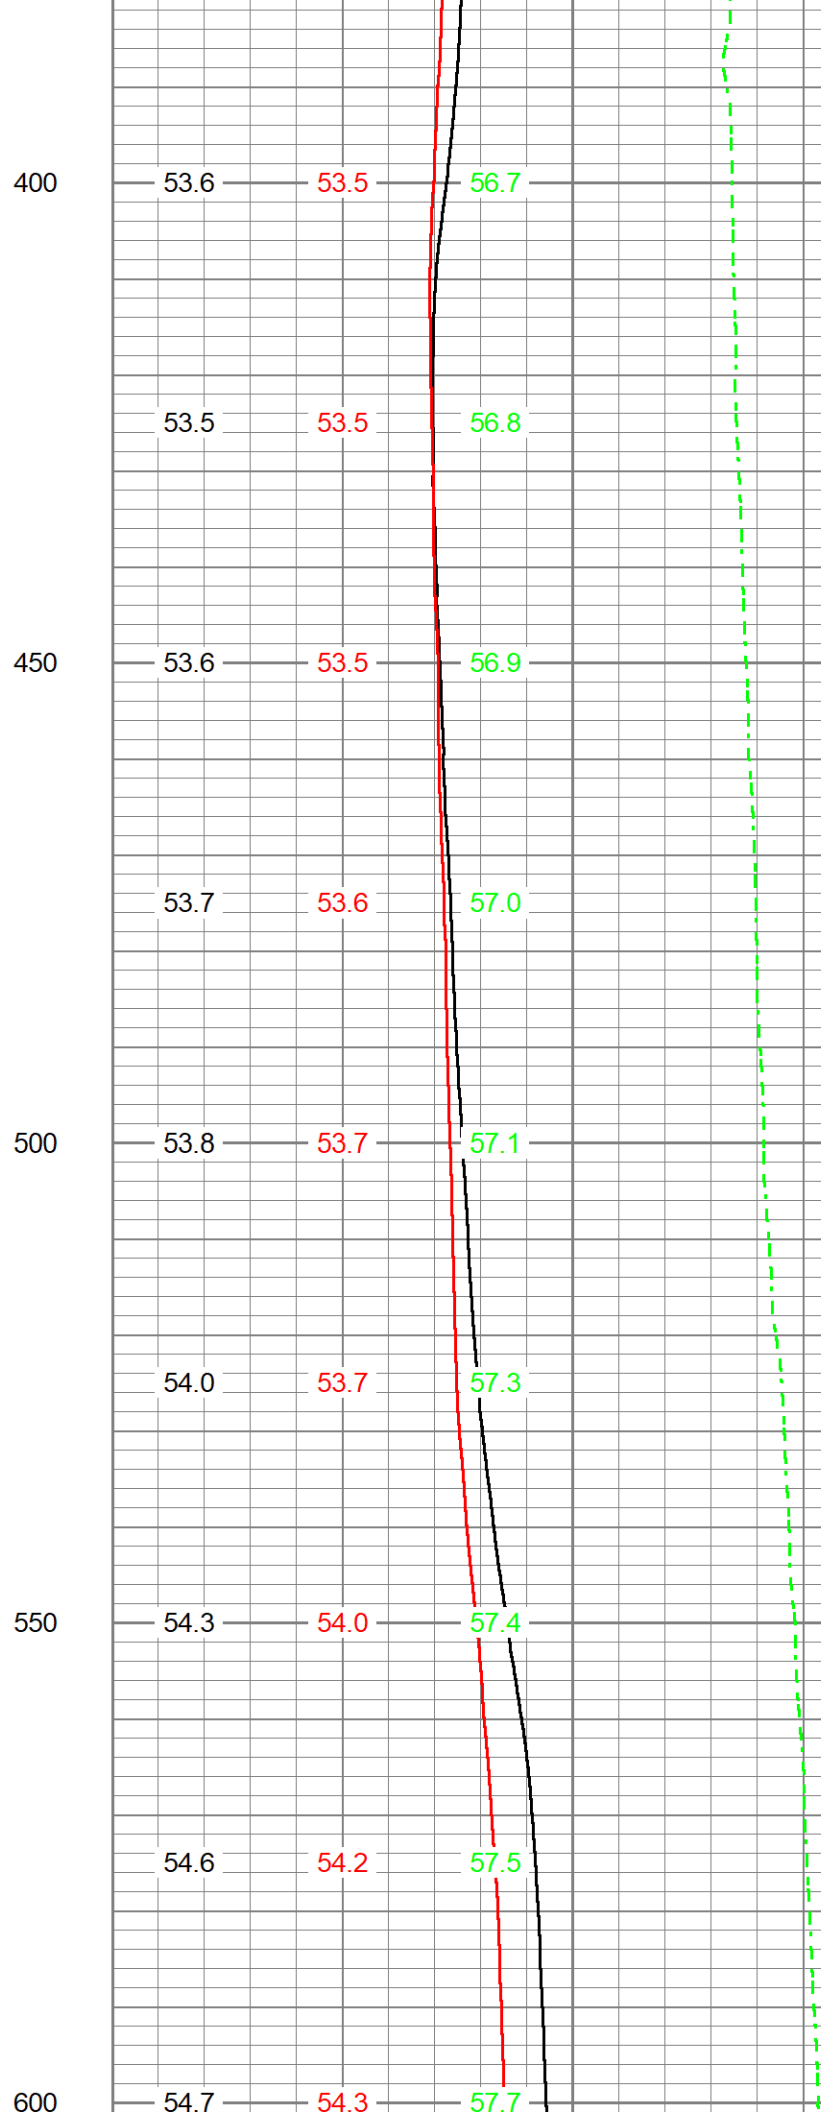

# COMBINED TEMP

2020/2019/2018

Database File republic 1-12\egt112rat20.db  
 Dataset Pathname COMBINED  
 Presentation Format temp  
 Dataset Creation Tue Sep 29 20:53:59 2020  
 Charted by Depth in Feet scaled 1:240

0	GR (GAPI)	150
150	GR (GAPI)	300
300	GR (GAPI)	450
9	CCL	-1

0	2020 TEMP (degF)		10
0	2018 TEMP (degF)		10
0	2019 TEMP (degF)		10
2020 TEMP (degF)	2018 TEMP (degF)	2019 TEMP (degF)	

1050

57.3

56.5

60.3

57.5

56.6

60.4

1100

57.5

56.7

60.6

57.7

56.8

58.5

57.4

61.4

2150

64.8

62.2

66.9

64.9