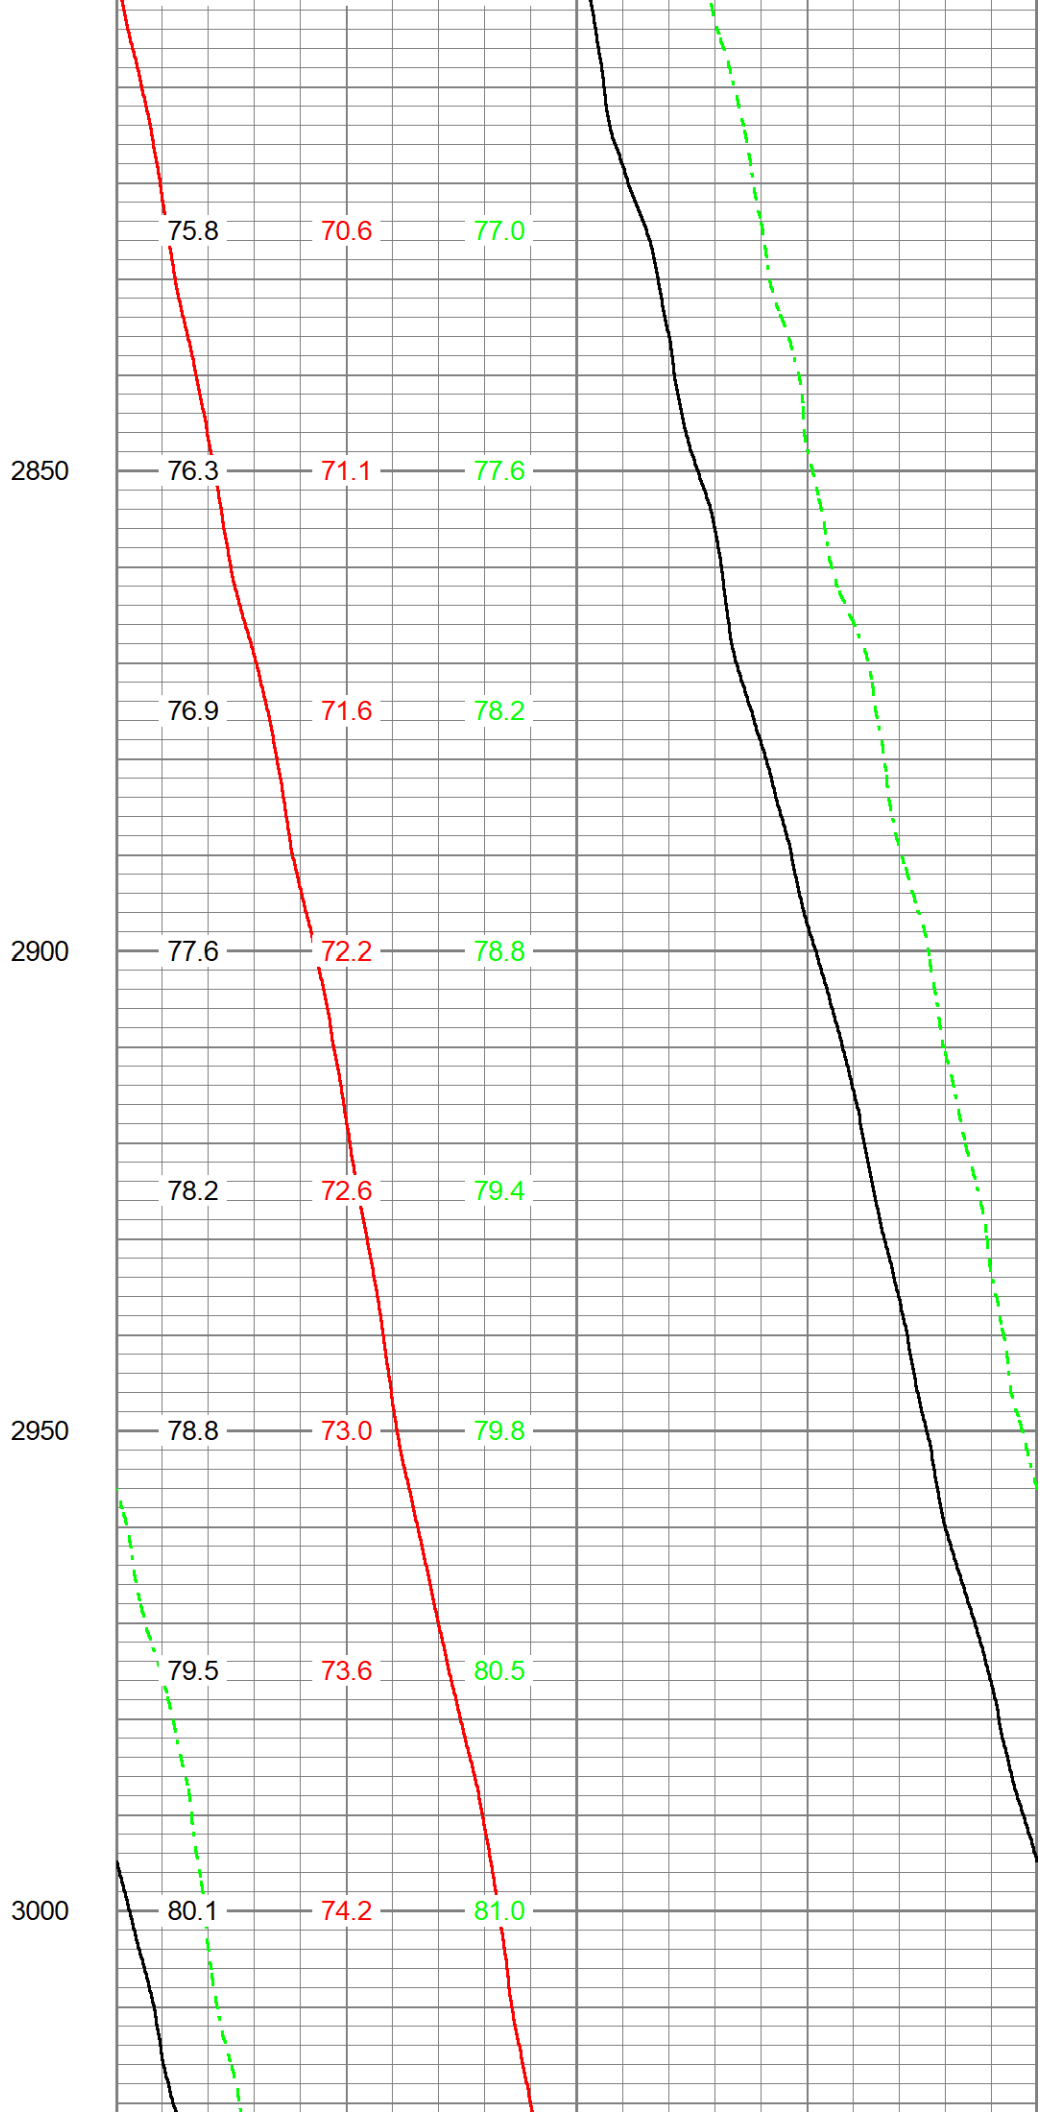

# COMBINED TEMP

2020/2019/2018

Database File republic 1-12\egt112rat20.db  
 Dataset Pathname COMBINED  
 Presentation Format temp  
 Dataset Creation Tue Sep 29 20:53:59 2020  
 Charted by Depth in Feet scaled 1:240

56.6

60.4

1100

57.5

56.7

60.6

57.7

56.8

58.5

57.4

61.4

2150

64.8

62.2

66.9

64.9

67.3

64.0

69.1

3050

3100

3150

3200

3250