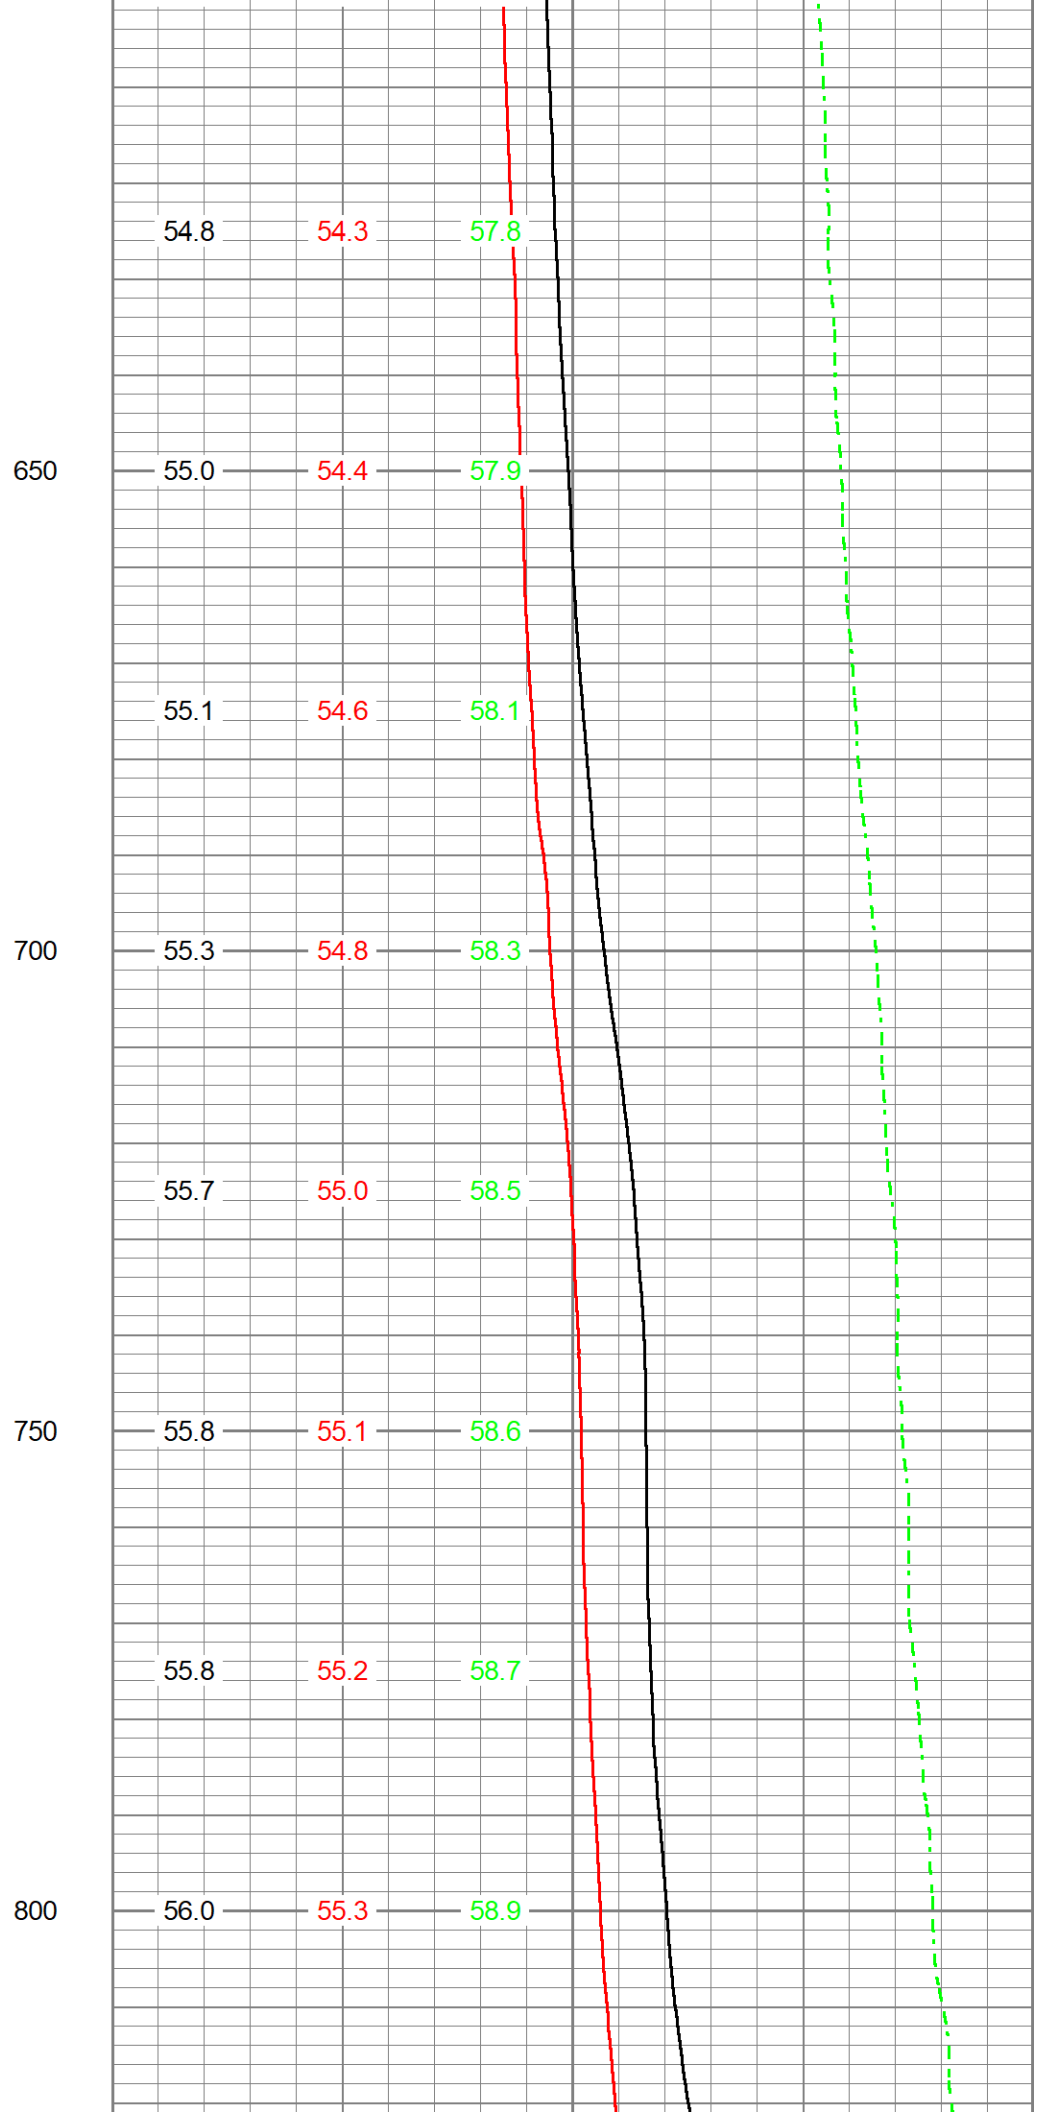

# COMBINED TEMP

2020/2019/2018

Database File republic 1-12\egt112rat20.db  
 Dataset Pathname COMBINED  
 Presentation Format temp  
 Dataset Creation Tue Sep 29 20:53:59 2020  
 Charted by Depth in Feet scaled 1:240

0	GR (GAPI)	150
150	GR (GAPI)	300
300	GR (GAPI)	450
9	CCL	-1

0	2020 TEMP (degF)		10
0	2018 TEMP (degF)		10
0	2019 TEMP (degF)		10
2020 TEMP (degF)	2018 TEMP (degF)	2019 TEMP (degF)	

1050

57.3

56.5

60.3

57.5

56.6

60.4

1100

57.5

56.7

60.6

57.7

56.8

1200

58.1

57.1

61.1

58.2

57.2

61.3

1250