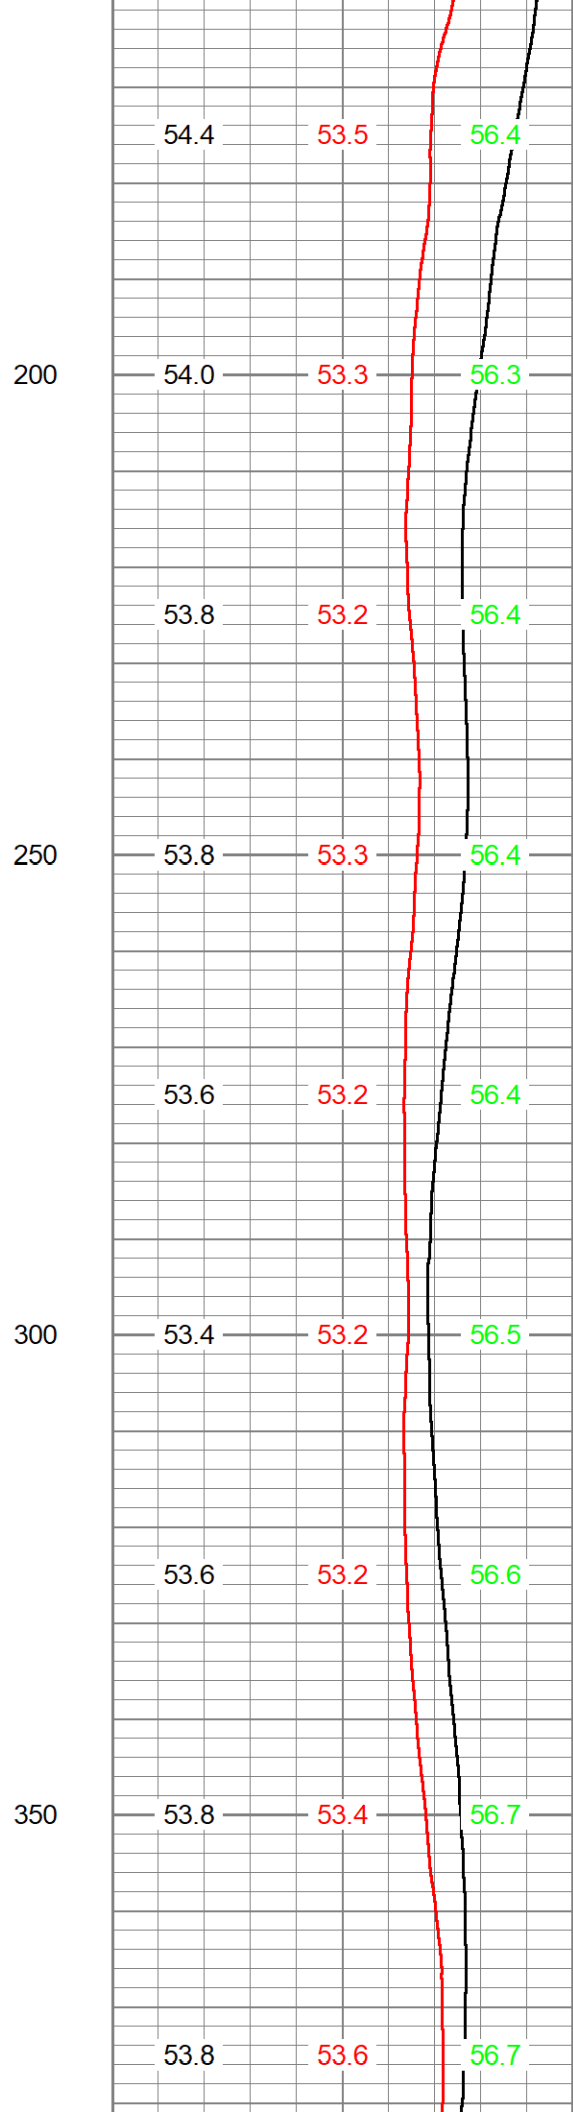

# COMBINED TEMP

2020/2019/2018

Database File republic 1-12\egt112rat20.db  
 Dataset Pathname COMBINED  
 Presentation Format temp  
 Dataset Creation Tue Sep 29 20:53:59 2020  
 Charted by Depth in Feet scaled 1:240

0	GR (GAPI)	150
150	GR (GAPI)	300
300	GR (GAPI)	450
9	CCL	-1

0	2020 TEMP (degF)		10
0	2018 TEMP (degF)		10
0	2019 TEMP (degF)		10
2020 TEMP (degF)	2018 TEMP (degF)	2019 TEMP (degF)	

1050

57.3

56.5

60.3

57.5

56.6

60.4

1100

57.5

56.7

60.6

57.7

56.8

58.5

57.4

61.4

2150

64.8

62.2

66.9

64.9